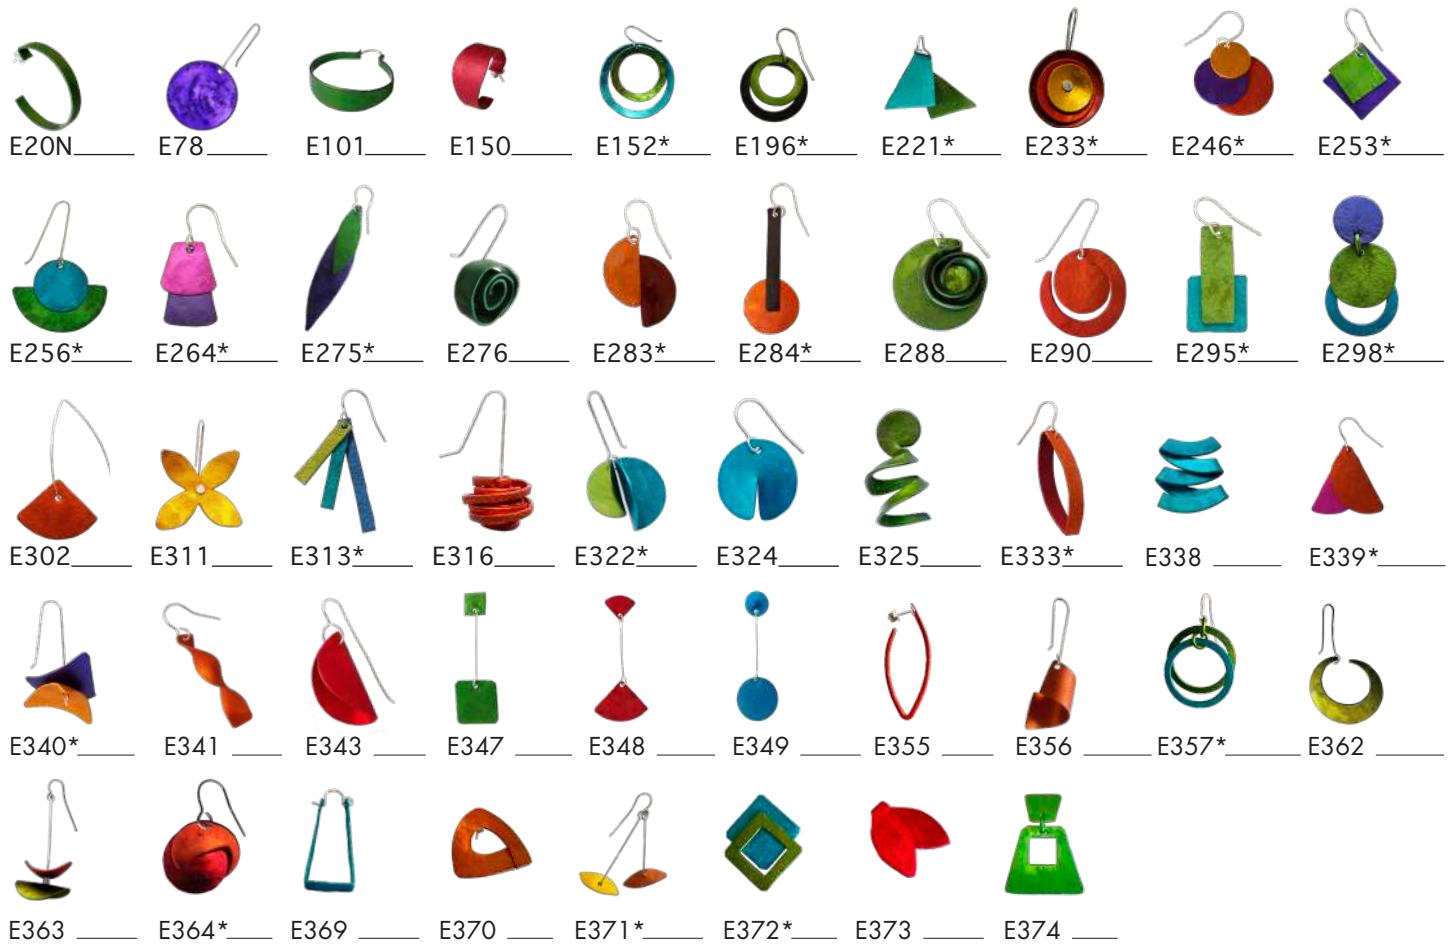

**S E P T E M B E R 2 0 2 2 C O L L E C T I O N**

**SMALL EARRINGS**

**MEDIUM EARRINGS**

**LARGE EARRINGS**

## LARGE EARRINGS

## NECKLACES

### COLORS

1	2	3	4	5	5T	6	7	8	9	10	11