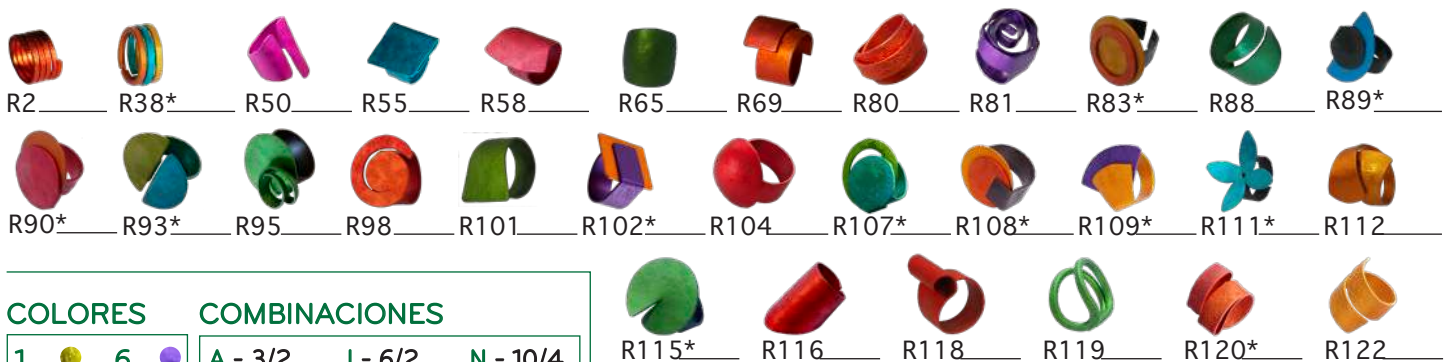

BROCHE

COLECCIÓN ENERO 2020

PENDIENTES PEQUEÑOS

PENDIENTES MEDIANOS

PENDIENTES GRANDES

PULSERAS

COLGANTES

COLLARES

ANILLOS

COLORES

1		6	
2		7	
3		8	
4		9	
5		10	
5T			

COMBINACIONES

A = 3/2	I = 6/2	N = 10/4
B = 5/4	J = 4/6	O = 4/1
BT = 5T/4	K = 2/9	P = 1/2
C = 2/10	L = 5T/6	Q = 5/5T
G = 8/Color	M = 10/1	R = 6/9

BROCHES